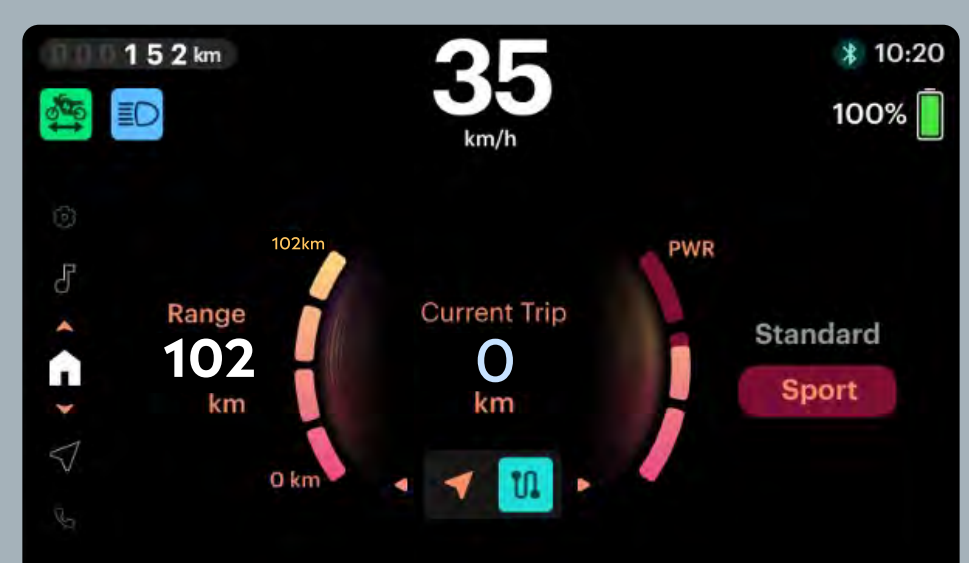

In-Vehicle Infotainment

Smart, Clear, and Connected Riding Experience

- » 17.78cm (7") Dynamic TFT display for sharp, clear visuals*.
- » Honda RoadSync Duo for seamless mobile integration*.

- » All essential information at a glance.
- » Day & Night modes for optimal clarity.
- » Control everything with easy toggles.

* This feature is available in the Activa e: Honda RoadSync Duo® variant only

Riding Modes

A mode for every mood

Econ Mode:

Maximizes efficiency by reducing power, softening acceleration, and extending range for a greener ride.

Standard Mode:

Balances power and efficiency for smooth acceleration and everyday comfort.

Sports Mode:

Enhances performance with increased power, sharper acceleration, and higher speed for a thrilling ride.